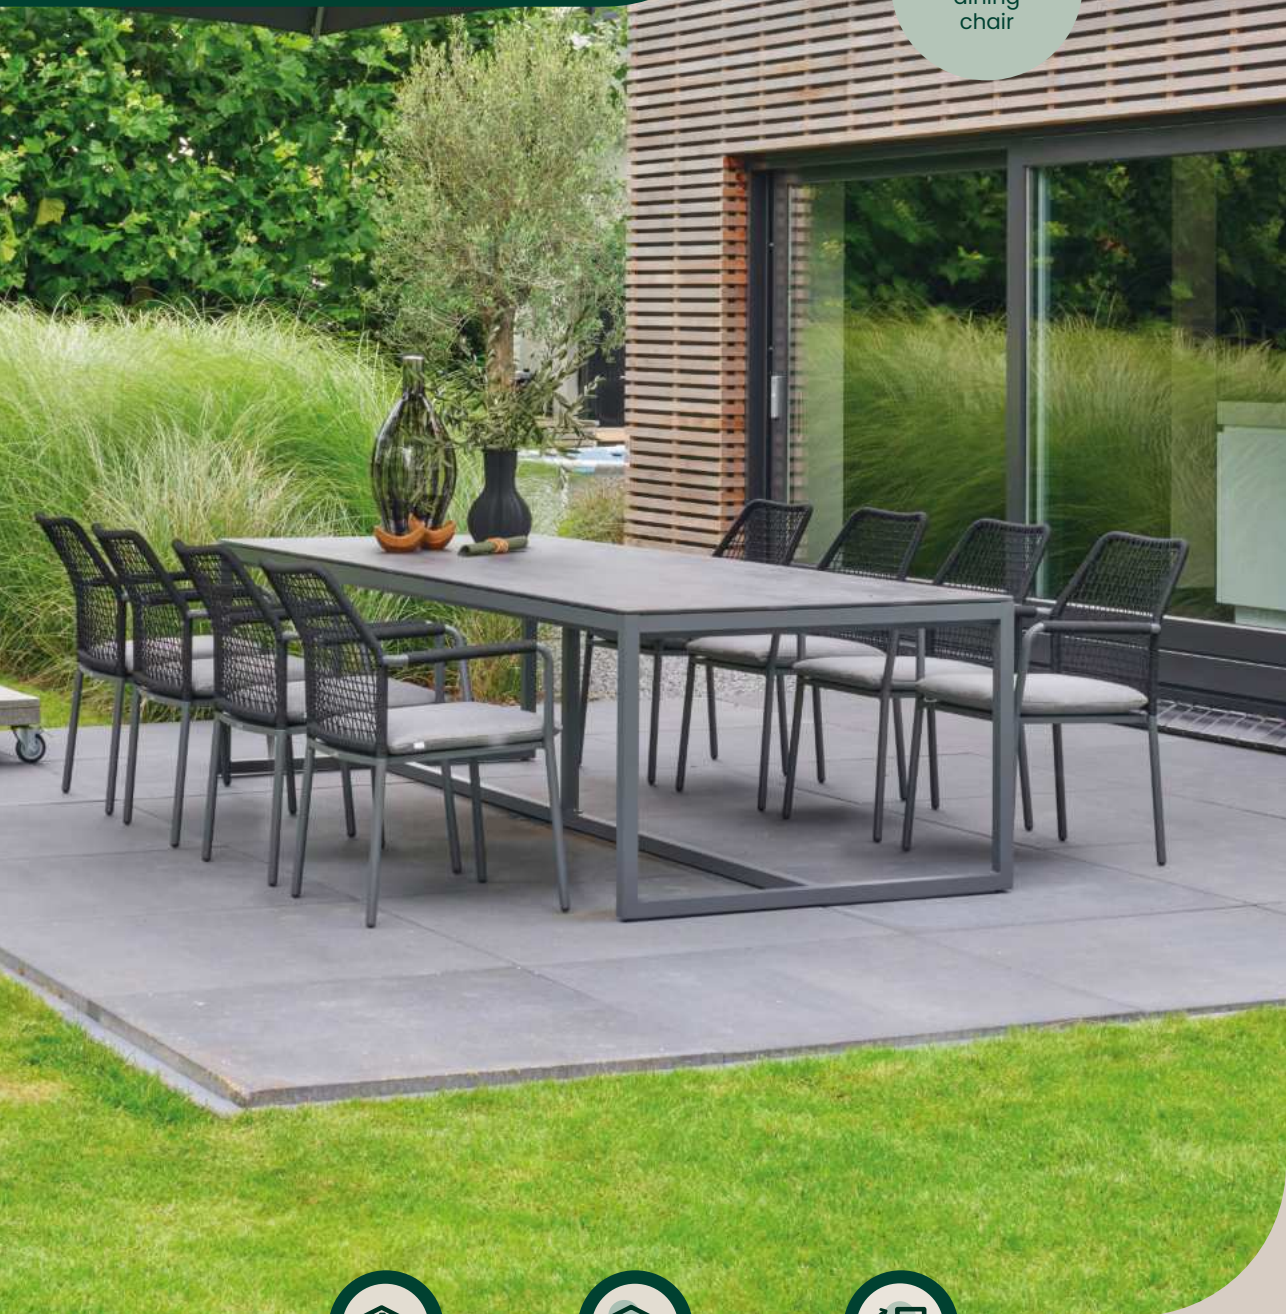

Alvaro dining table

A minimalist table with a sleek sled frame and stylish central design element. This spacious table provides a luxurious feel with ample room for seating.

Shown with:
Vienna
dining
chair