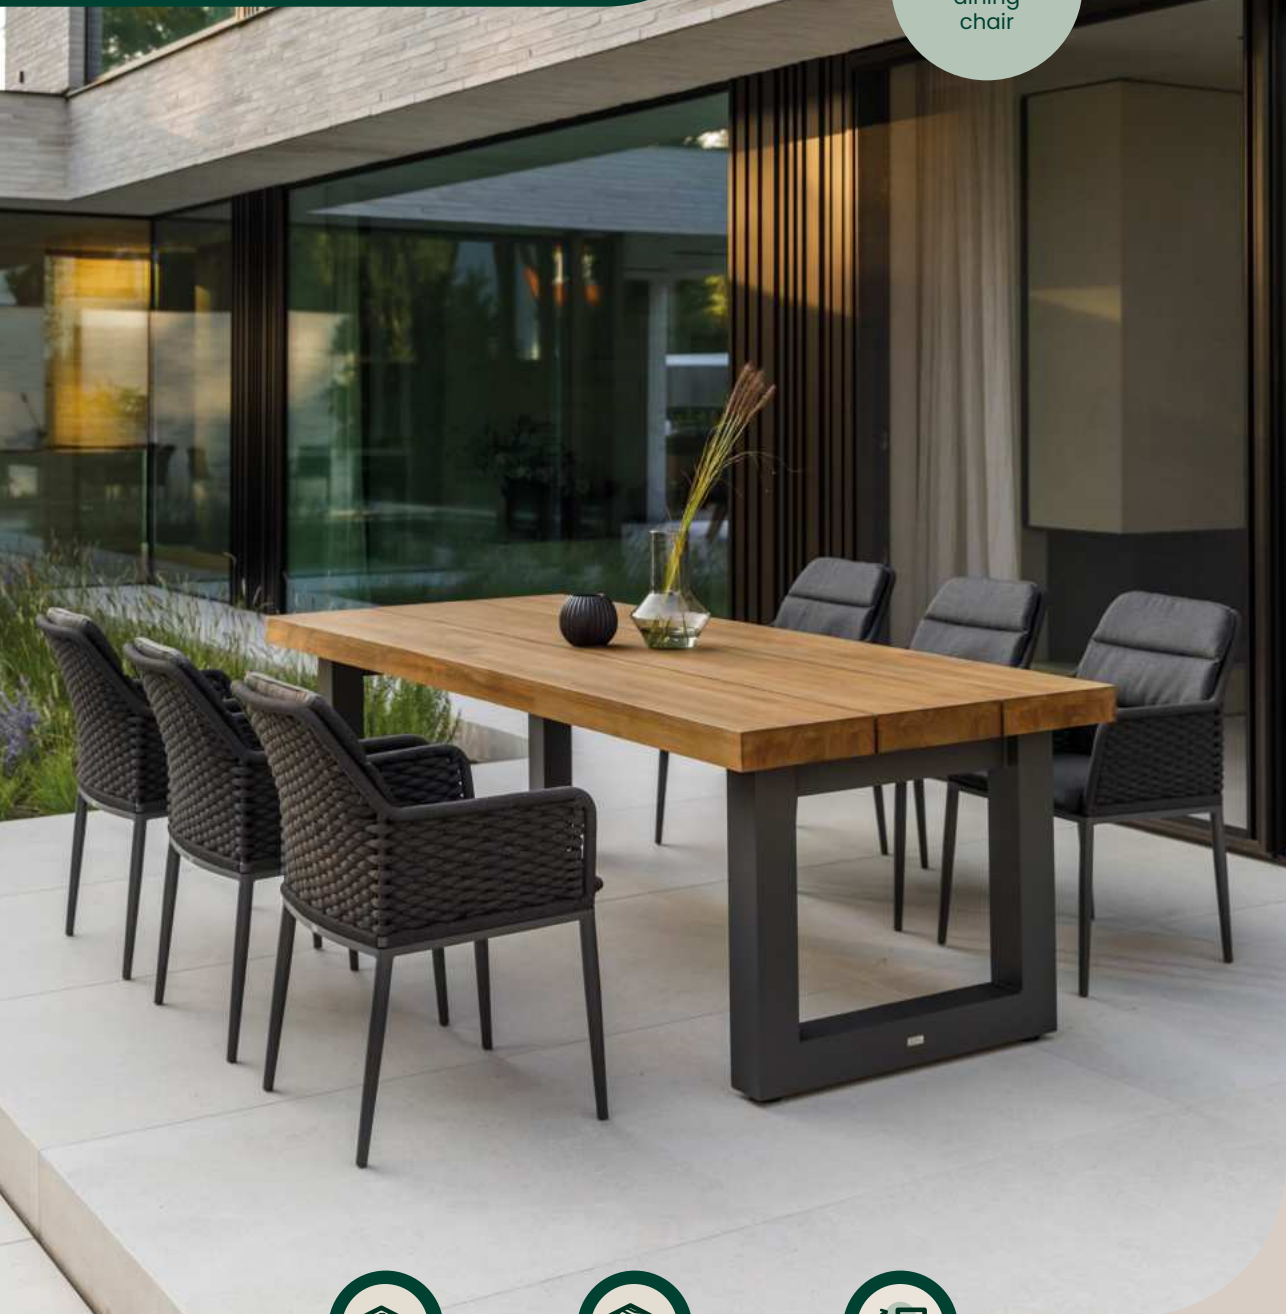

Nevada dining table

The Nevada is one of our boldest and robust tables in our collection. With large profiles and a thick teak tabletop, the Nevada brings strength and style to any setting.

Shown with:
Lima
dining
chair